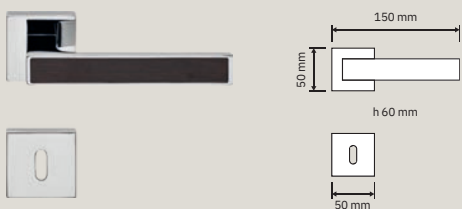

The difficult art of simplicity is described in the lines of this collection, enhanced with an inlay in fine wenge wood.

Collezione / Collection

1158 RB 019
Maniglia con rosetta
art.019 / Door handle
on rose art.019

1158 RB 024
Maniglia con rosetta
art.024 / Door
handle on rose
art.024

1152 PL
Maniglia con placca
art.1104 / Door
handle on
plate art.1104

1158 DK
Maniglia per finestra
con movimento DK 4
posizioni / Window
handle with DK
movement 4 clicks