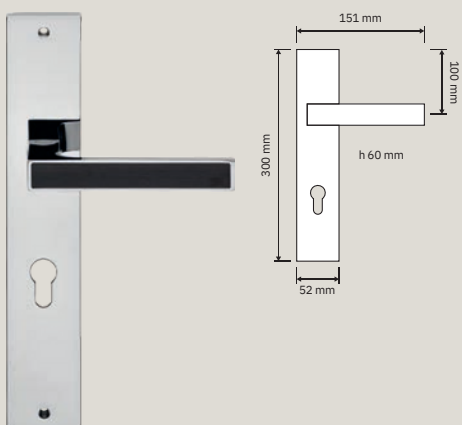

The difficult art of simplicity is described in the lines of this collection, enhanced with an inlay in fine wenge wood.

Collezione / Collection

1158 RB 019
Maniglia con rosetta
art.019 / Door handle
on rose art.019

1158 RB 024
Maniglia con rosetta
art.024 / Door
handle on rose
art.024

1152 PL
Maniglia con placca
art.1104 / Door
handle on
plate art.1104

1158 DK
Maniglia per finestra
con movimento DK 4
posizioni / Window
handle with DK
movement 4 clicks