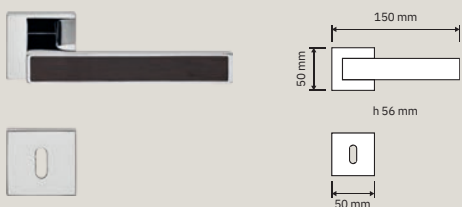

The difficult art of simplicity is described in the lines of this collection, enhanced with an inlay in fine wenge wood.

Collezione / Collection

1158 RB 019
Maniglia con rosetta
art.019 / Door handle
on rose art.019

1158 RB 024
Maniglia con rosetta
art.024 / Door
handle on rose
art.024

1152 PL
Maniglia con placca
art.1104 / Door
handle on
plate art.1104

1158 DK
Maniglia per finestra
con movimento DK 4
posizioni / Window
handle with DK
movement 4 clicks