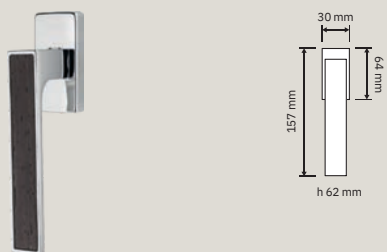

The difficult art of simplicity is described in the lines of this collection, enhanced with an inlay in fine wenge wood.

Collezione / Collection

1158 RB 019
Maniglia con rosetta
art.019 / Door handle
on rose art.019

1158 RB 024
Maniglia con rosetta
art.024 / Door
handle on rose
art.024

1152 PL
Maniglia con placca
art.1104 / Door
handle on
plate art.1104

1158 DK
Maniglia per finestra
con movimento DK 4
posizioni / Window
handle with DK
movement 4 clicks